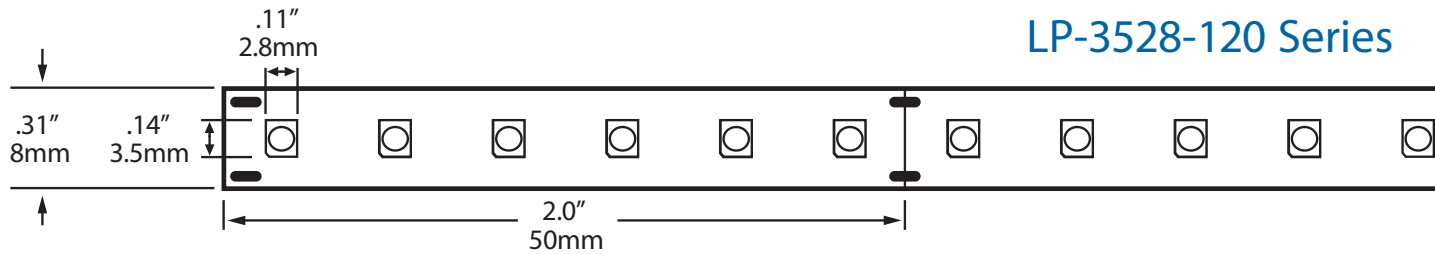

**PRODUCT CODE:**

**LP - 3528 - 120 - 24 - YY - H90**

LED Colour  
 3000K  
 4000K  
 6500K

Electrical 24V DC, 2.9 W/ft  
 LED Type High Brightness 3528 Epistar LEDs  
 Viewing Angle 120°  
 LED Life 50,000 hours to 70% initial lumen output  
 LED Spacing 8.3mm  
 # of LEDs per foot (304mm) 36  
 Maximum Single Run 31'  
 Custom Cuttable 2" (50mm)  
 Lumen Output 257 Lumens per ft Cool White  
 234 Lumens per ft Neutral White  
 225 Lumens per ft Warm White  
 Efficacy 88 LPW Cool White, 80 LPW Neutral White,  
 77 LPW Warm White  
 Colour Temperature Warm White 3000K, Neutral White 4000K,  
 Cool White 6500K  
 CRI > 90  
 Approvals cETLus

**LP-3528-120 Series**

Revisions:

4		
3		
2		
1		

	Project:	Part number: LP-3528-120-24-YY-H90	Scale: NTS
	Product: HIGH DENSITY LED STRIP SERIES LOW POWER INDOOR	Type:	Date: