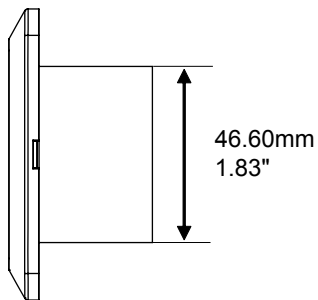

Specifications

Input Voltage	120VAC +- 10%
Power Consumption	1.4 Watts
Colour Temperature	2700K
Colour Rendering	80
IndexLED Luminous	80 lumens
FluxBeam Pattern	120°
LED TypeLED	COB
LifeOperating	40,000 hours to 70% lumen output
Temperature	-30C - +60C
Construction	ABS 5VA / UV flame rated and glass

Revisions:

4		
3		
2		
1		

YY = Colour
 WH-White
 LA - Light Almond
 BWG - Brown Wood Grain

NOTE: Scoop, Louvre and Prism covers are supplied in each box.

Project:

Part number: LED-SW-H-YY

Scale: NTS

Product: LED SWITCH STAR HORIZONTAL LOUVRE COVER