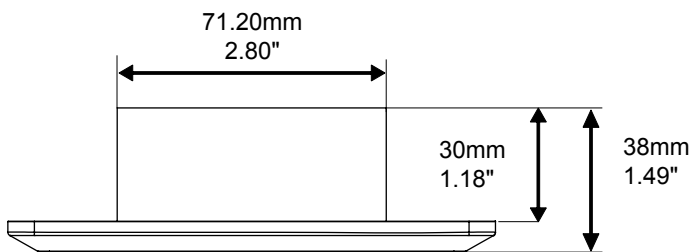

Specifications

Input Voltage	120VAC +- 10%
Power Consumption	1.4 Watts
Colour Temperature	2700K
Colour Rendering	80
IndexLED Luminous	80 lumens
FluxBeam Pattern	120°
LED TypeLED	COB
LifeOperating	40,000 hours to 70% lumen output
Temperature	-30C - +60C
Construction	ABS 5VA / UV flame rated and glass

Revisions:

4		
3		
2		
1		

YY = Colour
 WH-White
 LA - Light Almond
 BWG - Brown Wood Grain

NOTE: Scoop, Louvre and Prism covers are supplied in each box.

Project:

Part number: LED-SW-H-YY

Scale: NTS

Product: LED SWITCH STAR HORIZONTAL LOUVRE COVER